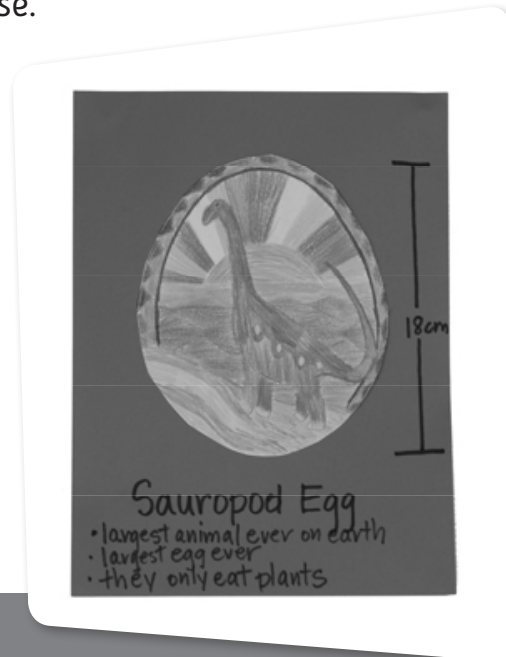

How can I remember which animals lay eggs?

Pyzanky Egg

Other Languages

English	an egg
French	un œuf
Spanish	un huevo

Vocabulary

dinosaur
Sauropod
wax resist

Do You Know...

- ✓ The largest dinosaur egg was found was in France. This Sauropod egg was 22 inches (30 cm) long.
- ✓ Sauropods typically laid eggs that were 7 inches (18 cm) in length.
- ✓ Pyzanky is a traditional Ukranian egg-decorating technique. Crafters use dyes and a wax resist technique to color the eggs in intricate patterns.

Create It!

Sauropod on the Shell

1. Cut out a real-size paper Sauropod egg. Or choose another memorable egg-laying animal.
2. Glue the egg to a contrasting color of paper.
3. Decorate your egg using a Sauropod or other animal image.
4. Add elaborate pyzanky patterns to the egg.
5. Mark the size of the egg. Add any other information you know about the animal you chose.